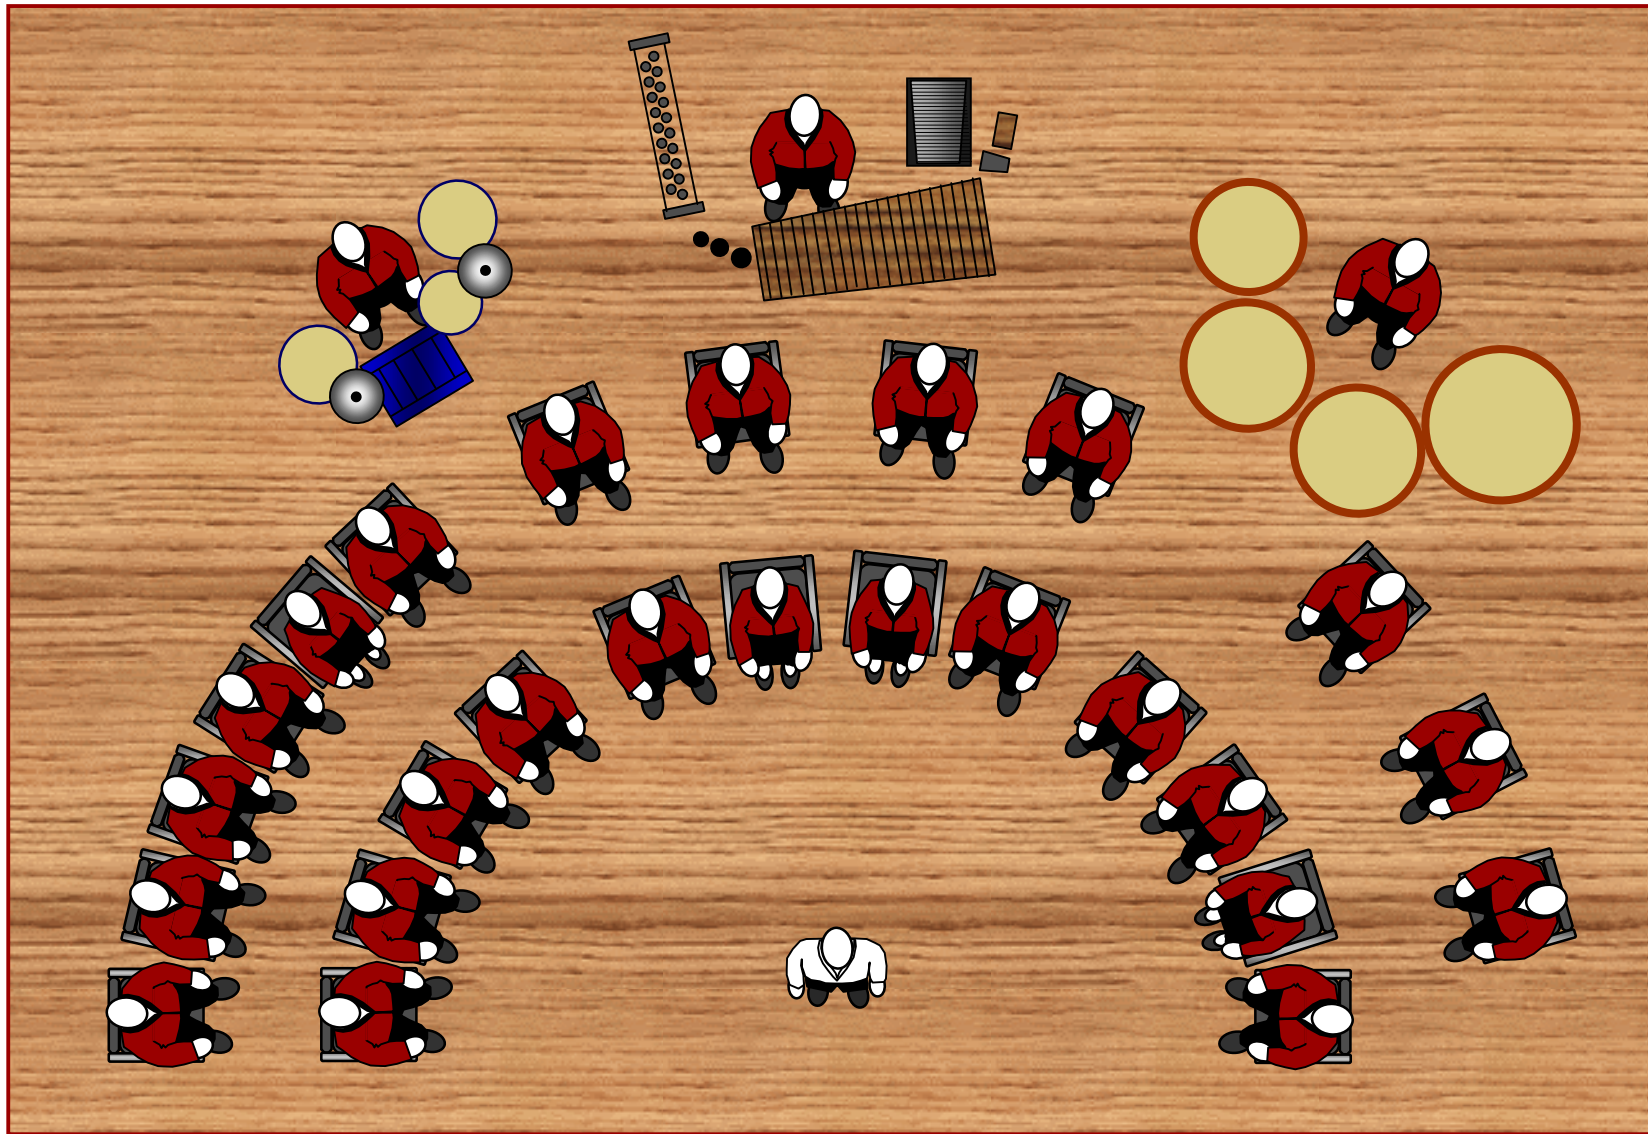

11 metres

7 metres

Bournemouth Concert Brass
Ideal format and stage platform requirements